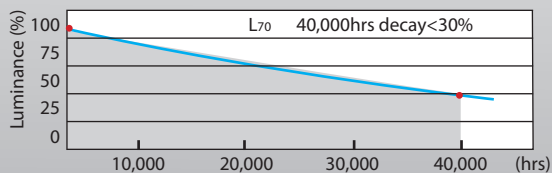

ozlux®

ENERGY SAVING LAMPS

LED Spot Light 12W Ozlux® LED Series

PRODUCT FEATURES

- Offers 40,000 hours of lifespan resulting in significantly lower maintenance cost
- Input Voltage: 220V ~ 240V
- IP Rank: IP65 (waterproof, dustproof)
- Superbright cool light output (no UV or heat energy)
- Light projection for Bars, Clubs, Hotels, Stage, Parks, Plazas, Commercial Buildings, Mosques, Museums, etc.

Electrical and Technical Data

Product Number	Watts	Power Factor	Voltage	Color Temp (K)	CRI	Dimension DxH (mm)	Rated Avg. Life (Hrs)¹	Approx. Initial Lumens
OCSL12	12	0.5	220	6500K	85	Ø178 x 279	40,000	960-1100

1) Average life under specified test conditions with lamps turned off and restarted no more frequently than once every 3 operating hours. Lamp life is appreciably longer if lamps are started less frequently.

Lifetime

Dimensions (mm)