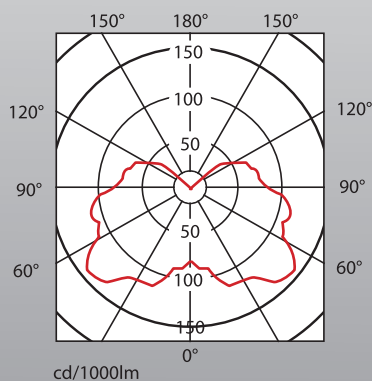

Polar Intensity Diagram