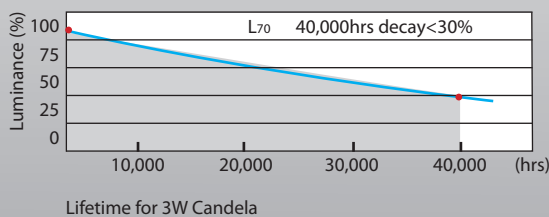

Ozlux®

ENERGY SAVING LAMPS

Candle LED Bulb 3W Ozlux® CANDELA Series

PRODUCT FEATURES

APPLICATIONS

- Saves energy 70% when compared to an incandescent bulb
- Stable light and long lifespan
- No flickering
- Sparkling warm white light directed radially
- Environmentally Sustainable: No mercury or hazardous materials, No UV or IR. No much heat generated
- High quality design, Robust housing
- Easy installation, can directly replace the traditional lamps
- Perfect for chandeliers, wall sconces, hospitality, hotels, restaurants, homes, shopping mall

Electrical and Technical Data

Product Number	Watts	Voltage	Power Factor	Base	Pkg. Qty.	Color Temp (K)	CRI	Dimension DxH (mm)	Rated Avg. Life (Hrs)¹	Approx. Initial Lumens²
OZEL03XBE3MAL	3	220 - 230V	≥0.6	E14	50	2700K	80	Ø106 x 37	40,000	138
OZEL03YBE3MAL	3	220 - 230V	≥0.6	E14	50	2700K	80	Ø113 x 37	40,000	138

1) Average life under specified test conditions with lamps turned off and restarted no more frequently than once every 3 operating hours. Lamp life is appreciably longer if lamps are started less frequently.

Polar Intensity Diagram

Lifetime

Dimensions (mm)